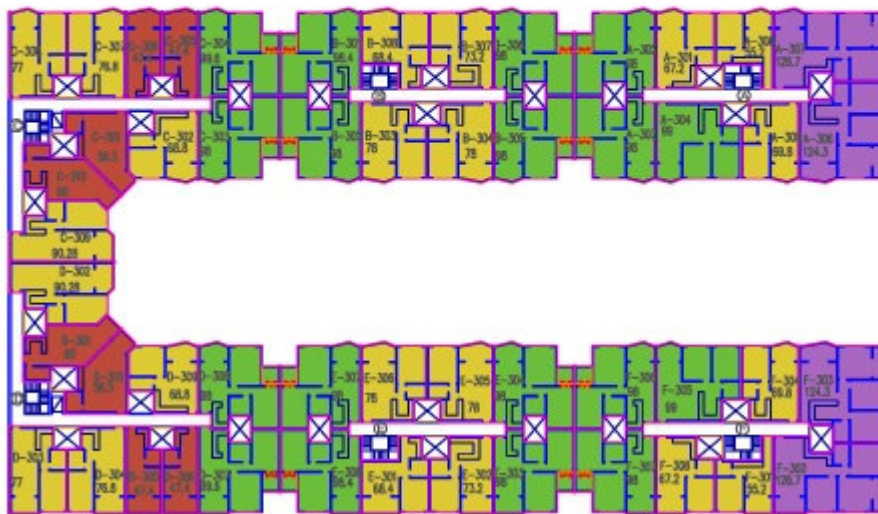

- shop
- studio
- 1Bd
- 2Bd
- 3Bd

First Floor

N° OF APARTMENTS 1st FLOOR	
Studio	6
1 bedroom	22
2 bedroom	18
3 bedroom	4
TOTAL	52 apartments

N° OF APARTMENTS & SHOPS LOTUS BREEZE	
Studio	30
1 bedroom	50
2 bedroom	83
3 bedroom	10
shops	15
TOTAL	235 apartments, 15 shops

- shop
- studio
- 1Bd
- 2Bd
- 3Bd

Second Floor

N° OF APARTMENTS 2nd FLOOR	
Studio	8
1 bedroom	22
2 bedroom	18
3 bedroom	4
TOTAL	52 apartments

N° OF APARTMENTS & SHOPS LOTUS BREEZE	
Studio	38
1 bedroom	63
2 bedroom	15
shops	15
TOTAL	235 apartments, 15 shops

- shop
- studio
- 1Bd
- 2Bd
- 3Bd

Third Floor

N° OF APARTMENTS 3rd FLOOR	
Studio	8
1 bedroom	22
2 bedroom	18
3 bedroom	4
TOTAL	52 apartments

N° OF APARTMENTS & SHOPS LOTUS BREEZE	
Studio	38
1 bedroom	63
2 bedroom	15
shops	15
TOTAL	235 apartments, 15 shops

- shop
- studio
- 1Bd
- 2Bd
- 3Bd

Fourth Floor

N° OF APARTMENTS 4th FLOOR		N° OF APARTMENTS & SHOPS LOTUS BREEZE	
Studio	8	Studio	36
1 bedroom	22	1 bedroom	96
2 bedrooms	18	2 bedrooms	85
3 bedrooms	4	3 bedrooms	16
TOTAL	52 apartments	shops	15
		TOTAL	236 apartments, 15 shops