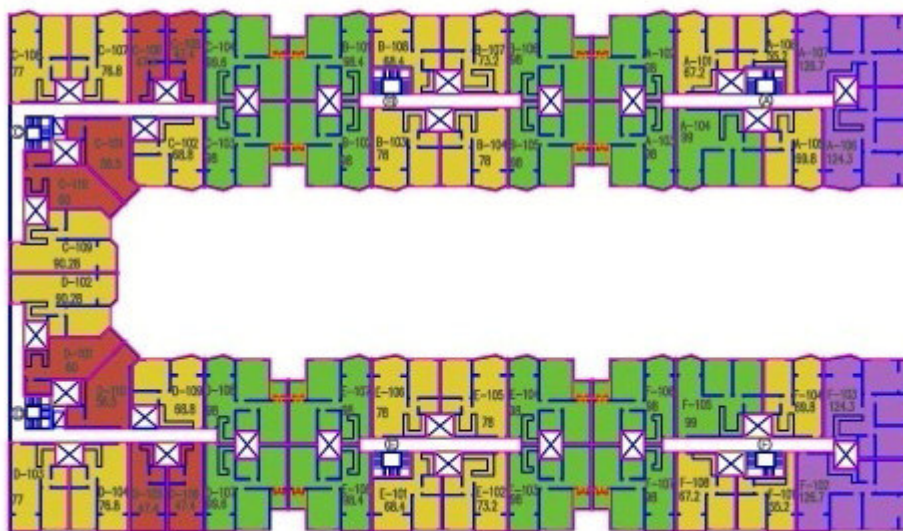

Ground Floor

N° OF APARTMENTS GROUND FLOOR	
Studio	6
1 bedroom	10
2 bedroom	11
3 bedroom	0
TOTAL	27 apartments

N° OF APARTMENTS & SHOPS LOTUS BREEZE	
Studio	30
1 bedroom	50
2 bedroom	83
3 bedroom	10
shops	15
TOTAL	235 apartments, 15 shops

- shop
- studio
- 1Bd
- 2Bd
- 3Bd

First Floor

N° OF APARTMENTS 1st FLOOR	
Studio	6
1 bedroom	22
2 bedroom	18
3 bedroom	4
TOTAL	52 apartments

N° OF APARTMENTS & SHOPS LOTUS BREEZE	
Studio	30
1 bedroom	50
2 bedroom	83
3 bedroom	10
shops	15
TOTAL	235 apartments, 15 shops

- shop
- studio
- 1Bd
- 2Bd
- 3Bd

Second Floor

N° OF APARTMENTS 2nd FLOOR	
Studio	8
1 bedroom	22
2 bedroom	18
3 bedroom	4
TOTAL	52 apartments

N° OF APARTMENTS & SHOPS LOTUS BREEZE	
Studio	38
1 bedroom	63
2 bedroom	15
shops	15
TOTAL	235 apartments, 15 shops

- shop
- studio
- 1Bd
- 2Bd
- 3Bd

Third Floor

N° OF APARTMENTS 3rd FLOOR	
Studio	8
1 bedroom	22
2 bedroom	18
3 bedroom	4
TOTAL	52 apartments

N° OF APARTMENTS & SHOPS LOTUS BREEZE	
Studio	38
1 bedroom	63
2 bedroom	15
shops	15
TOTAL	235 apartments, 15 shops