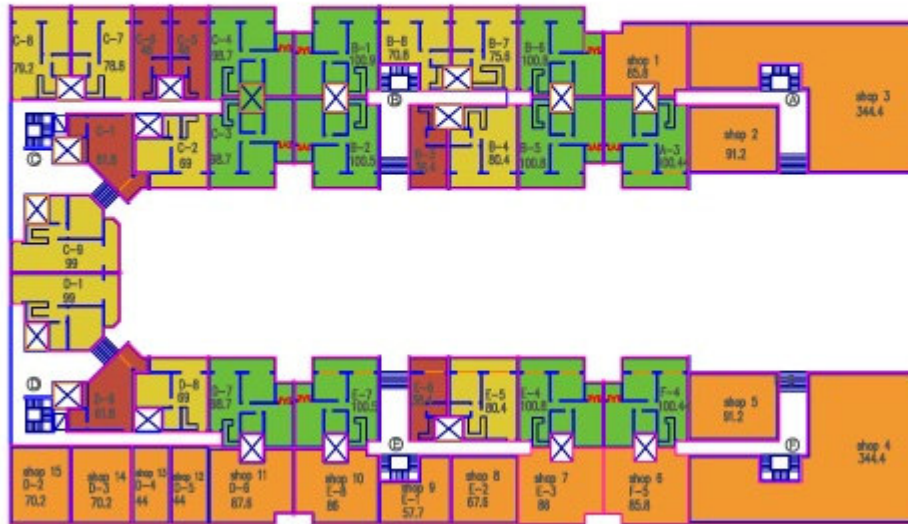

Ground Floor

N° OF APARTMENTS GROUND FLOOR	
Studio	6
1 bedroom	10
2 bedroom	11
3 bedroom	0
TOTAL	27 apartments

N° OF APARTMENTS & SHOPS LOTUS BREEZE	
Studio	30
1 bedroom	50
2 bedroom	83
3 bedroom	10
shops	15
TOTAL	235 apartments, 15 shops

- shop
- studio
- 1Bd
- 2Bd
- 3Bd

First Floor

N° OF APARTMENTS 1st FLOOR	
Studio	6
1 bedroom	22
2 bedroom	18
3 bedroom	4
TOTAL	52 apartments

N° OF APARTMENTS & SHOPS LOTUS BREEZE	
Studio	30
1 bedroom	50
2 bedroom	83
3 bedroom	10
shops	15
TOTAL	235 apartments, 15 shops

- shop
- studio
- 1Bd
- 2Bd
- 3Bd

Second Floor

N° OF APARTMENTS 2nd FLOOR	
Studio	8
1 bedroom	22
2 bedroom	18
3 bedroom	4
TOTAL	52 apartments

N° OF APARTMENTS & SHOPS LOTUS BREEZE	
Studio	38
1 bedroom	63
2 bedroom	15
shops	15
TOTAL	235 apartments, 15 shops

- shop
- studio
- 1Bd
- 2Bd
- 3Bd

Typical Studio

V-Ray Adv 1.5 RC3 | file: s###.max | frame: 0000 | primitives: 702318 | render time: 0h 0m 37.9s

Typical 1 Bedroom

Typical 2 Bedroom

Typical 3 Bedroom