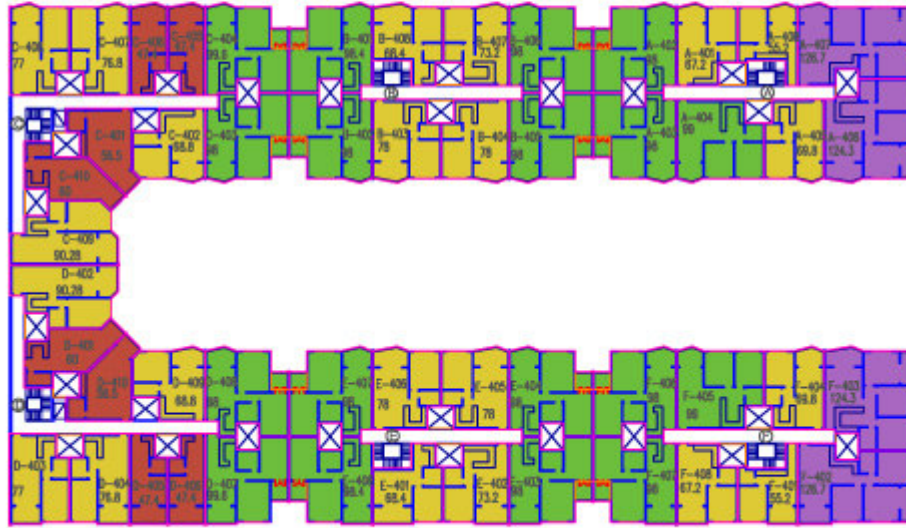

Fourth Floor

N° OF APARTMENTS 4th FLOOR		N° OF APARTMENTS & SHOPS LOTUS BREEZE	
Studio	8	Studio	36
1 bedroom	22	1 bedroom	96
2 bedrooms	18	2 bedrooms	85
3 bedrooms	4	3 bedrooms	16
TOTAL	52 apartments	shops	15
		TOTAL	236 apartments, 15 shops

- shop
- studio
- 1Bd
- 2Bd
- 3Bd