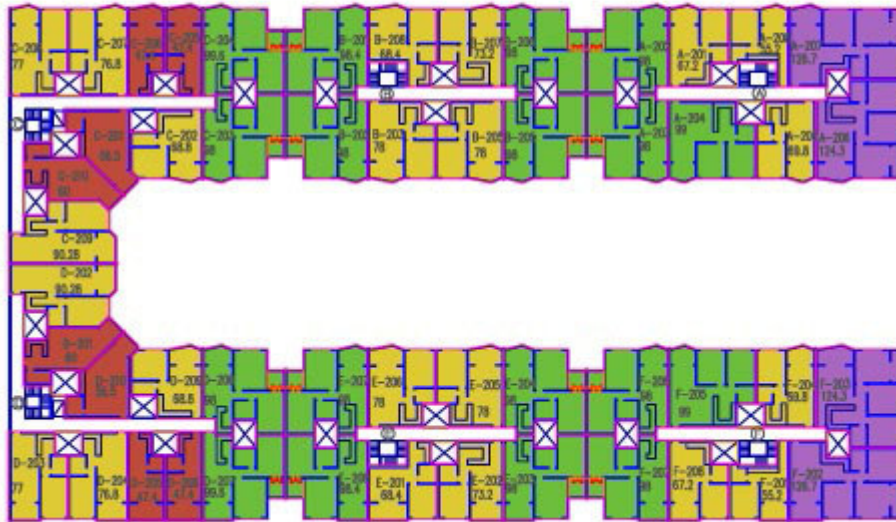

Ground Floor

N° OF APARTMENTS GROUND FLOOR	
Studio	6
1 bedroom	10
2 bedroom	11
3 bedroom	0
TOTAL	27 apartments

N° OF APARTMENTS & SHOPS LOTUS BREEZE	
Studio	30
1 bedroom	50
2 bedroom	83
3 bedroom	10
shops	15
TOTAL	235 apartments, 15 shops

- shop
- studio
- 1Bd
- 2Bd
- 3Bd

First Floor

N° OF APARTMENTS 1st FLOOR	
Studio	6
1 bedroom	22
2 bedroom	18
3 bedroom	4
TOTAL	52 apartments

N° OF APARTMENTS & SHOPS LOTUS BREEZE	
Studio	30
1 bedroom	50
2 bedroom	83
3 bedroom	10
shops	15
TOTAL	235 apartments, 15 shops

- shop
- studio
- 1Bd
- 2Bd
- 3Bd

Second Floor

N° OF APARTMENTS 2nd FLOOR	
Studio	8
1 bedroom	22
2 bedroom	18
3 bedroom	4
TOTAL	52 apartments

N° OF APARTMENTS & SHOPS LOTUS BREEZE	
Studio	38
1 bedroom	63
2 bedroom	15
shops	15
TOTAL	235 apartments, 15 shops

- shop
- studio
- 1Bd
- 2Bd
- 3Bd

Third Floor

N° OF APARTMENTS 3rd FLOOR	
Studio	8
1 bedroom	22
2 bedroom	18
3 bedroom	4
TOTAL	52 apartments

N° OF APARTMENTS & SHOPS LOTUS BREEZE	
Studio	38
1 bedroom	63
2 bedroom	15
shops	15
TOTAL	235 apartments, 15 shops