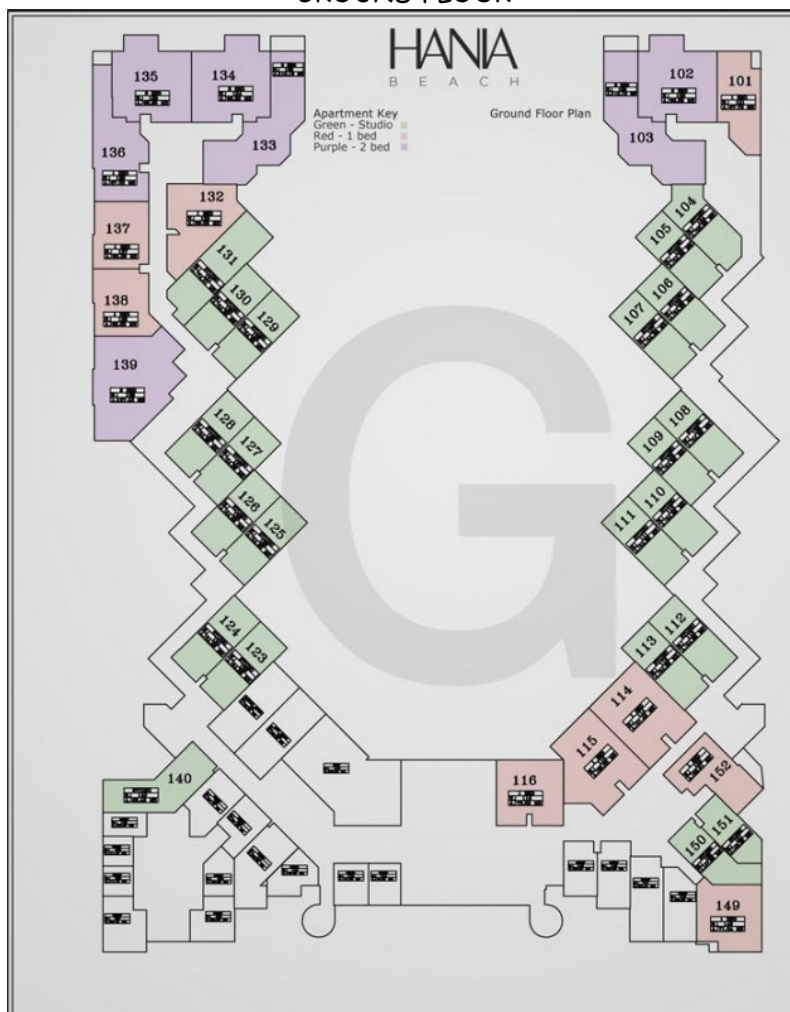

GROUND FLOOR

First Floor

Second Floor

Third Floor

Studio

One Bedroom

AREA: 76.67 M2